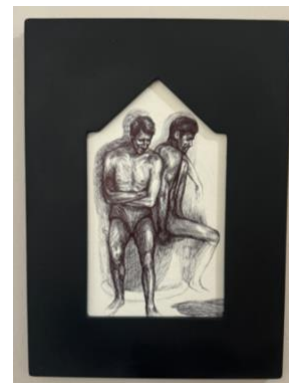

Us boys

Pen and pencil drawing on paper, painted wooden frame.
Signed on the verso.

9 x 15 cm

£40