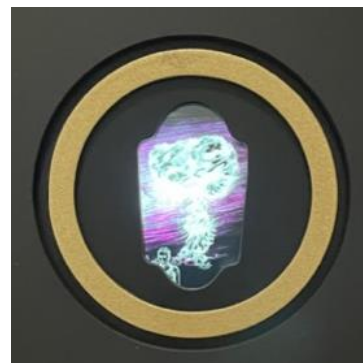

Cloud I

Pen drawing printed on acetate, acrylic paint, wood, LED light box.

Signed on the verso.

21.5 x 29.5 cm

With light box: £60/ Without light box: £50