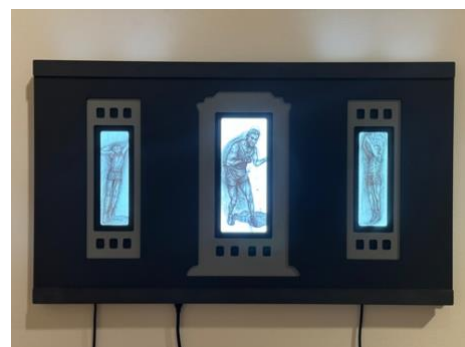

We three kings

Pen drawings printed on acetate, acrylic paint, wood, LED light boxes.
Signed on the verso.

62.5 x 36 cm

Please enquire.