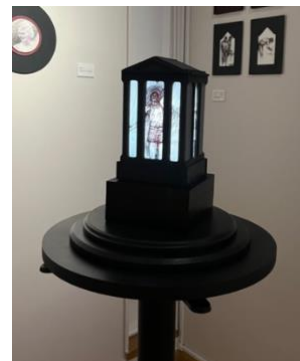

Temple I

Pen and pencil drawings printed on acetate, acrylic paint, wood, LEDs.

14 x 13 x 23 cm

Please enquire.