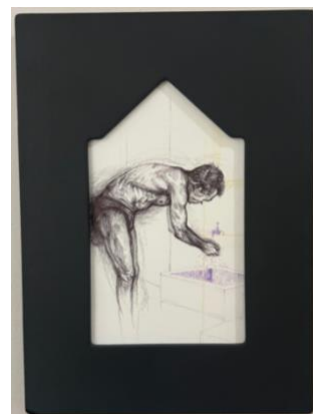

## Angel

Acrylic paint, pencil, charcoal, and chalk on gessoed  
board, painted wooden frame.

Signed on the verso.

10 x 17.5 cm

£70

## Arena

Pen drawings printed on acetate,  
acrylic paint, wood, LED light boxes.

Signed on the verso.

62.5 x 36 cm

Please enquire.

### **At the sink**

Pen and pencil drawing on paper,  
painted wooden frame.  
Signed on the verso.

9 x 15 cm

£40