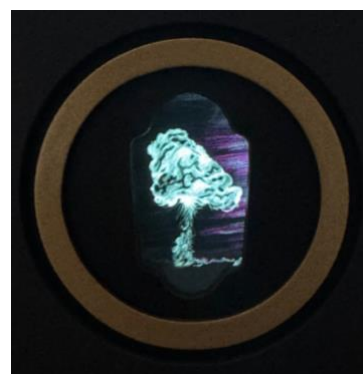

Cloud II

Pen drawing printed on acetate, acrylic paint, wood, LED light box.

Signed on the verso.

21.5 x 29.5 cm

With light box: £60/ Without light box: £50