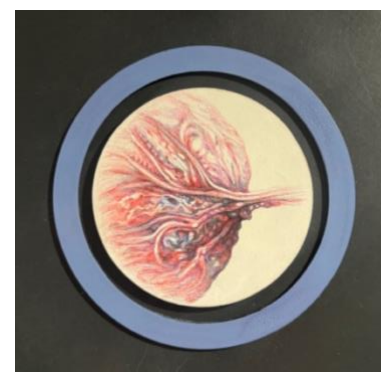

In the beginning I

Pencil drawing on gessoed board, painted wooden frame.

Signed on the verso.

Diameter 10 cm

£35