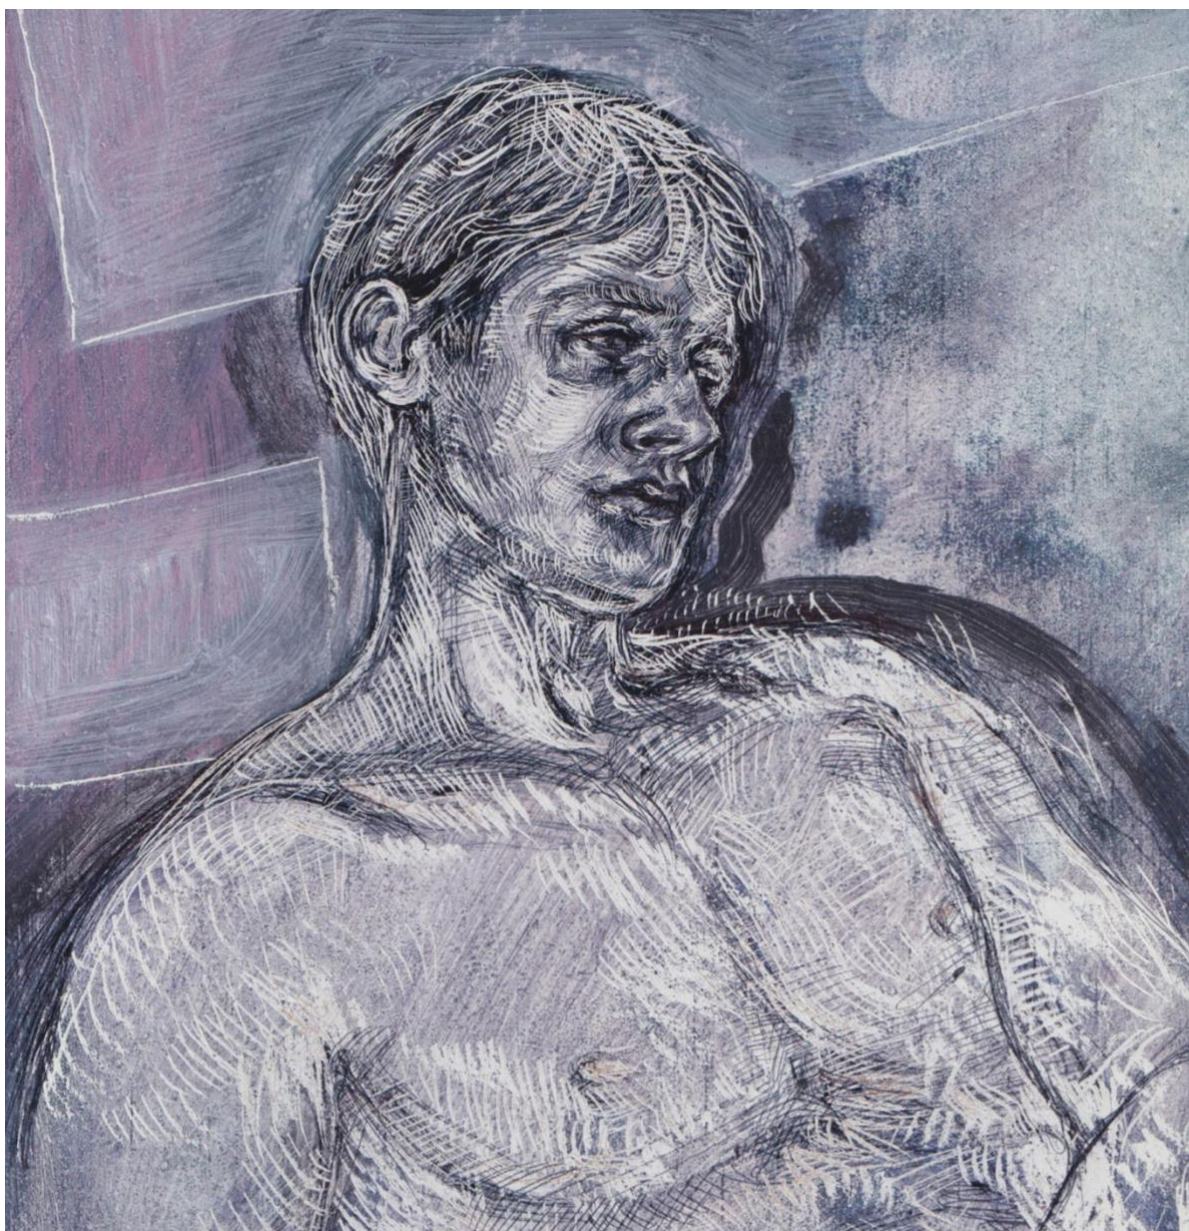

# TERMINUS

---

An immersive exhibition of new drawings, painting, sculpture, and original music by Oxford artist William Lowry, **Terminus** combines contemporary and classical references to explore questions of continuation and finality.

Modern materials and traditional approaches meet in intimate portraits of figures who are both inhuman and all too human. Lowry's finely detailed soldiers, sportsmen, sons, and lovers – caught in moments of play, contemplation, and crisis – suggest the destabilizing force of an always shifting cultural gaze.