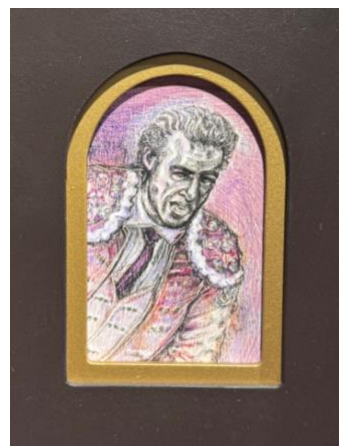

## Keep still

Pen and pencil drawing on paper, painted wooden and paper frame.

Signed on the verso.

*Verso: sketch*

20 x 29.5 cm

£50

## Matador

Acrylic paint, pen, and pencil on gessoed board, painted wooden frame.

Signed on the verso.

*Verso: acrylic paint sketch*

6.5 x 11.5 cm

£65

### **Not long now**

Acrylic paint and pen on gessoed board, painted wooden frame.

Signed on the verso.

14 x 23 cm

£80